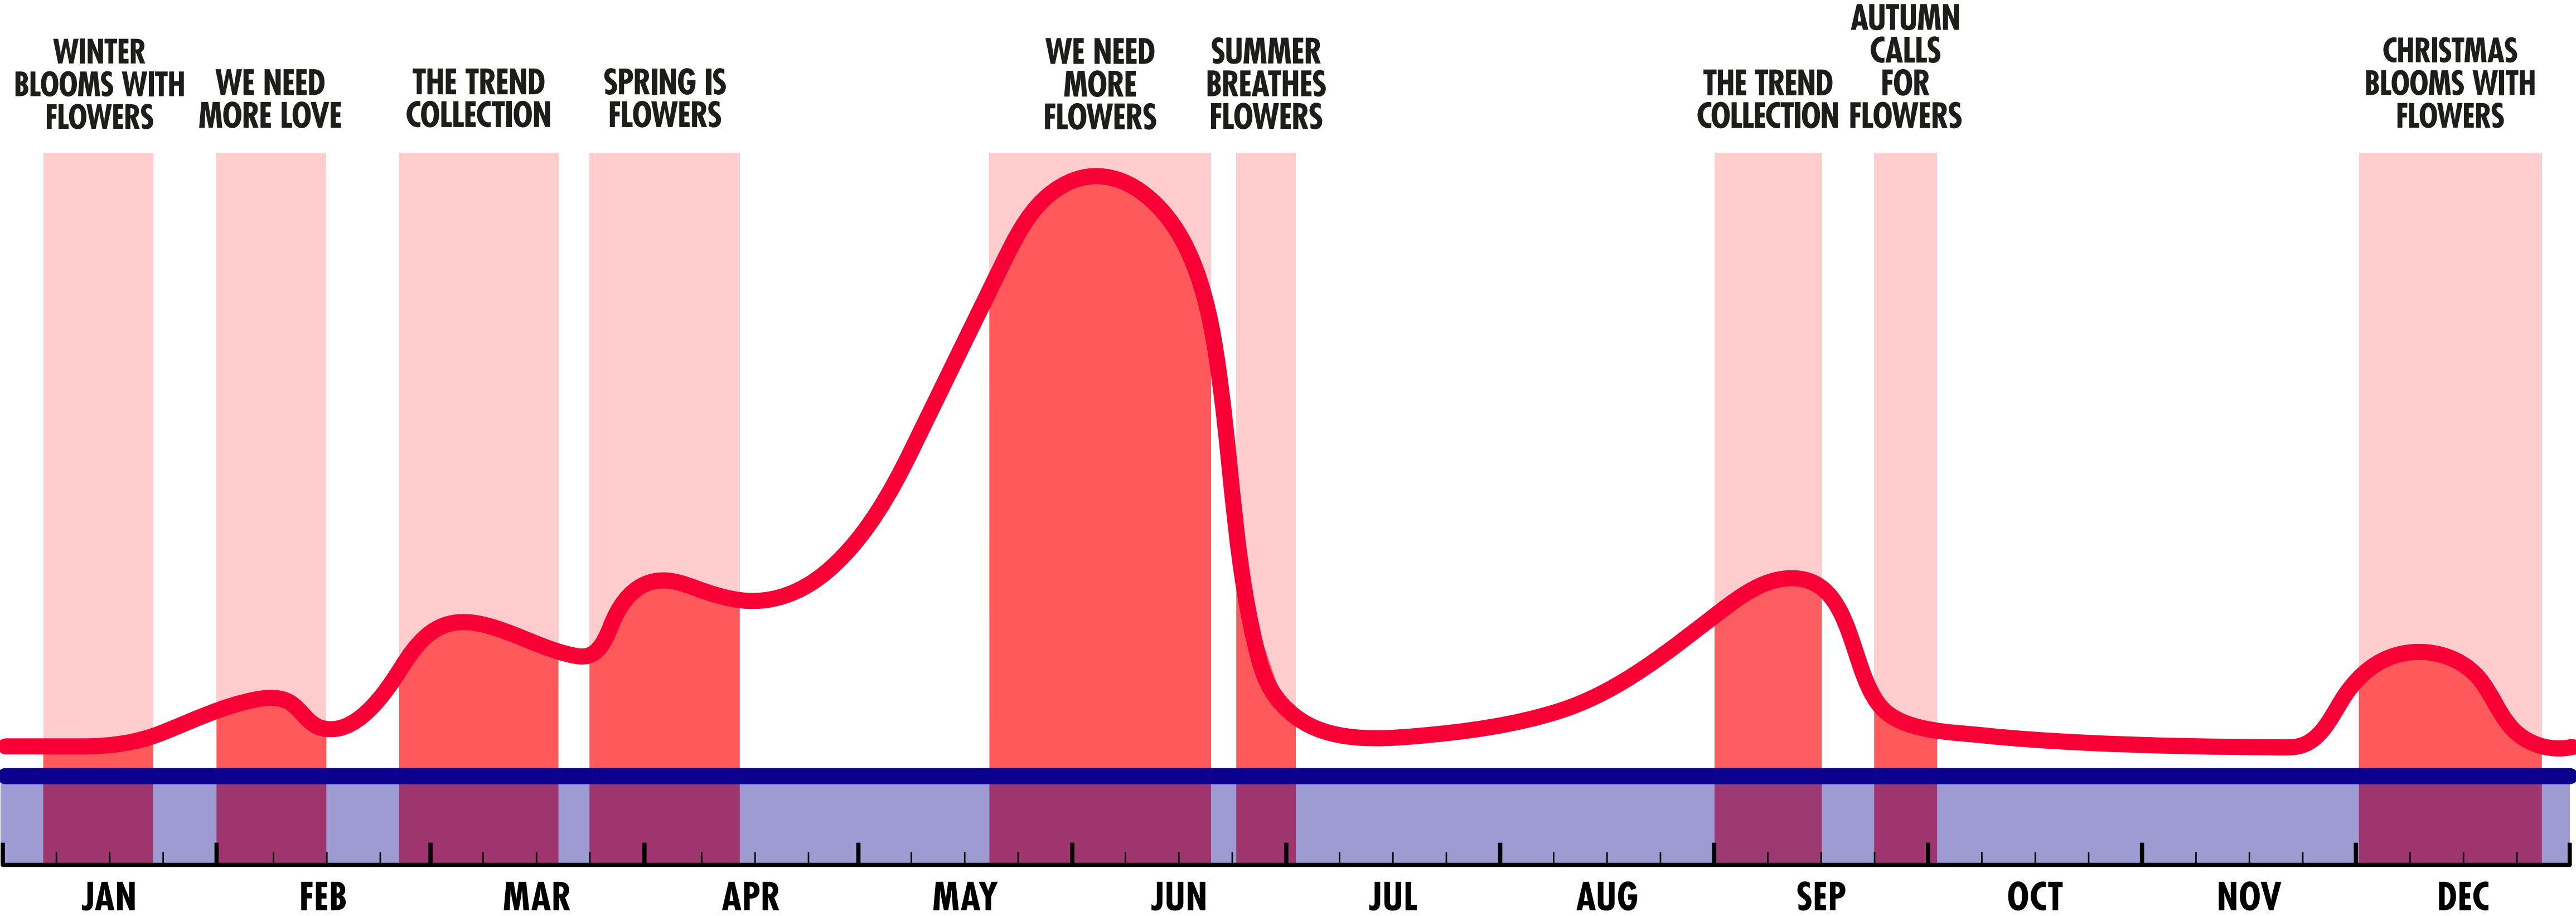

# COMMUNICATION CALENDAR 2022

FUNNY HOW FLOWERS DO THAT .CO.UK

Red box = CUT FLOWERS  
Blue box = ALWAYS ON