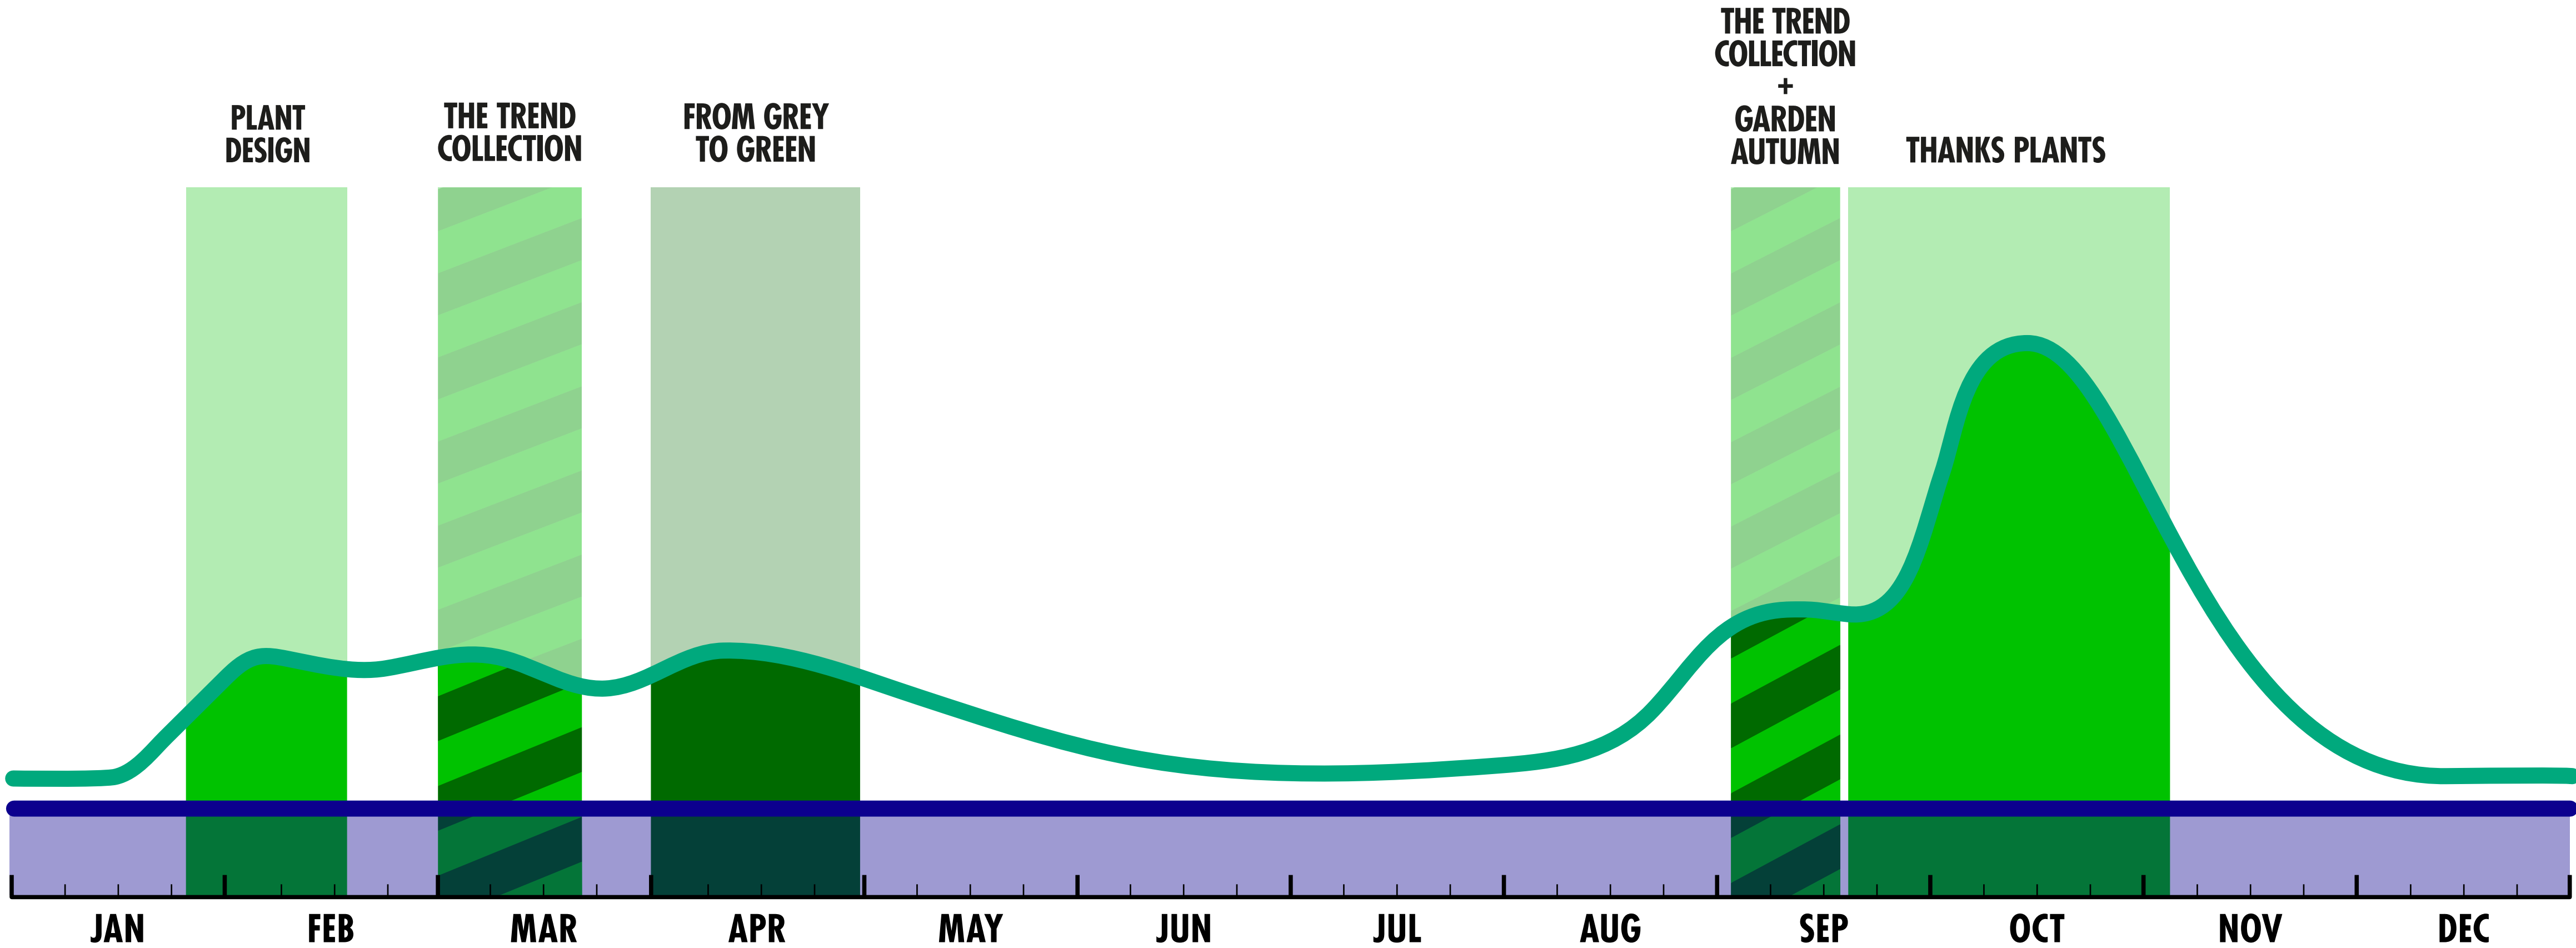

# COMMUNICATION CALENDAR 2022

FUNNY HOW FLOWERS DO THAT .CO.UK

Red box = CUT FLOWERS  
Blue box = ALWAYS ON