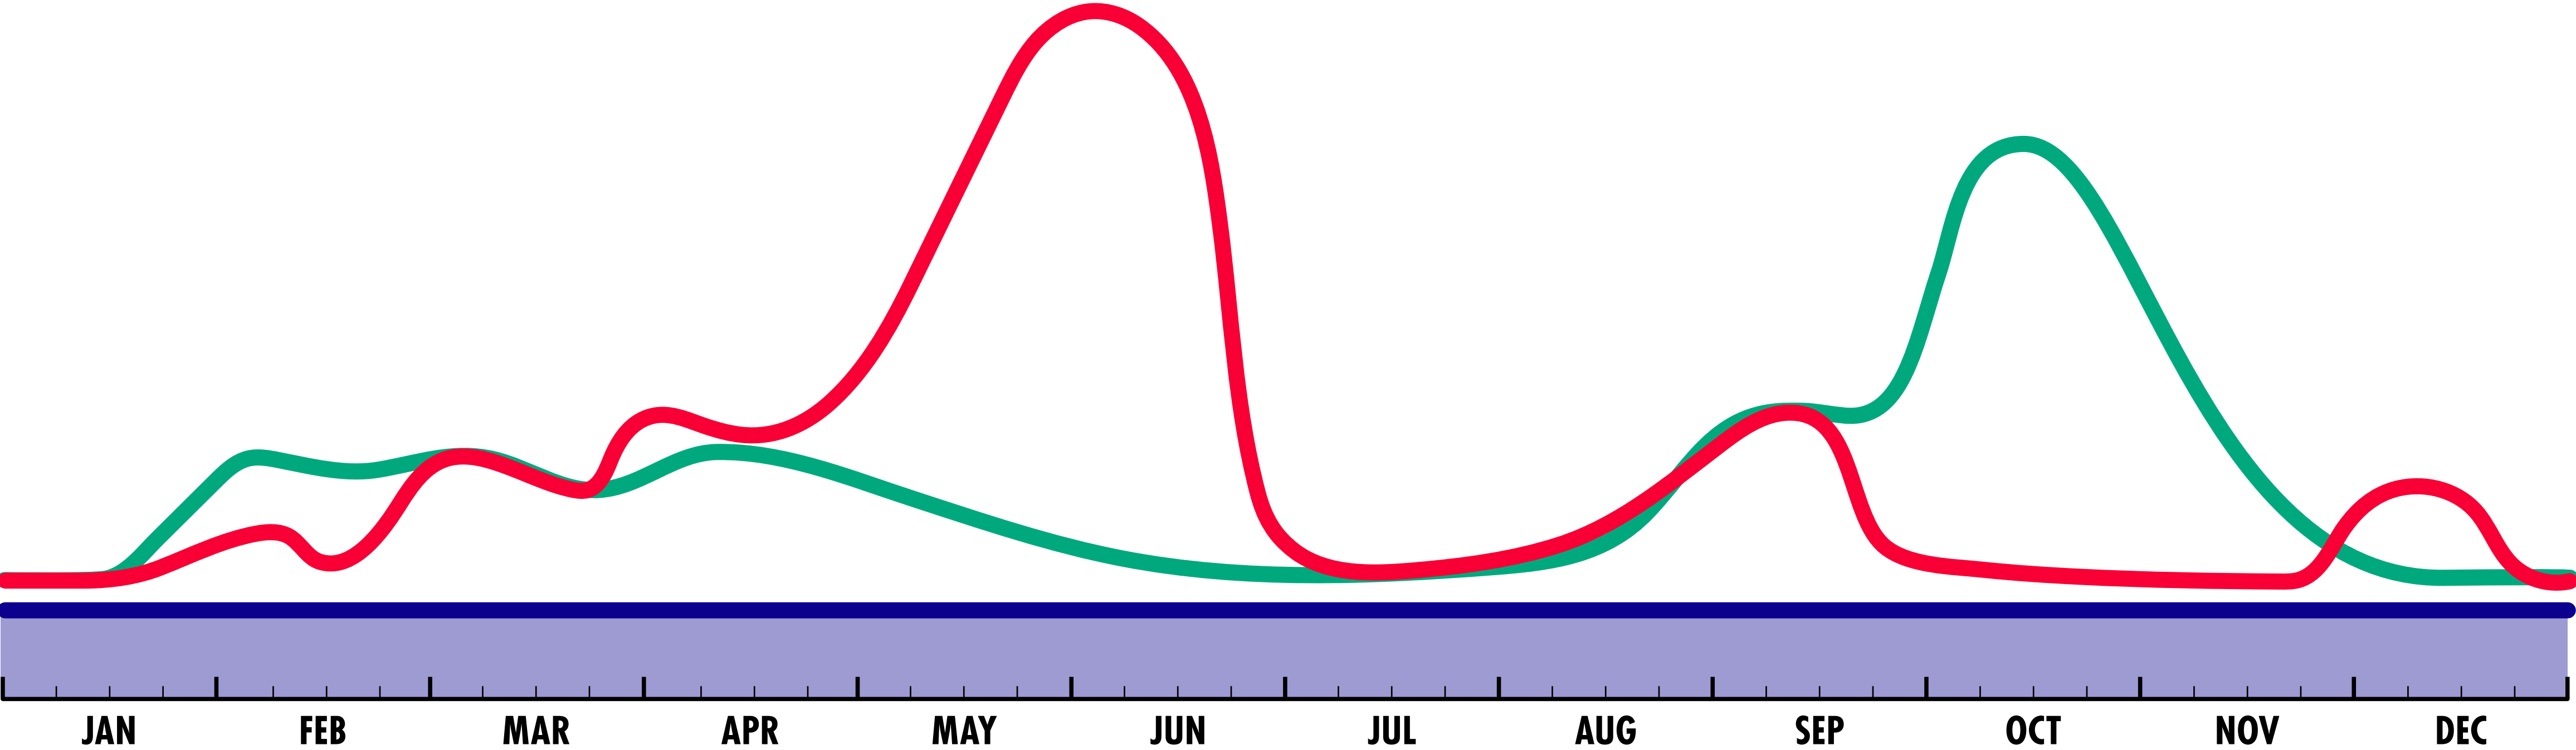

COMMUNICATION CALENDAR 2022

- THE JOY OF PLANTS .CO.UK
- FUNNY HOW FLOWERS DO THAT .CO.UK
- ALWAYS ON